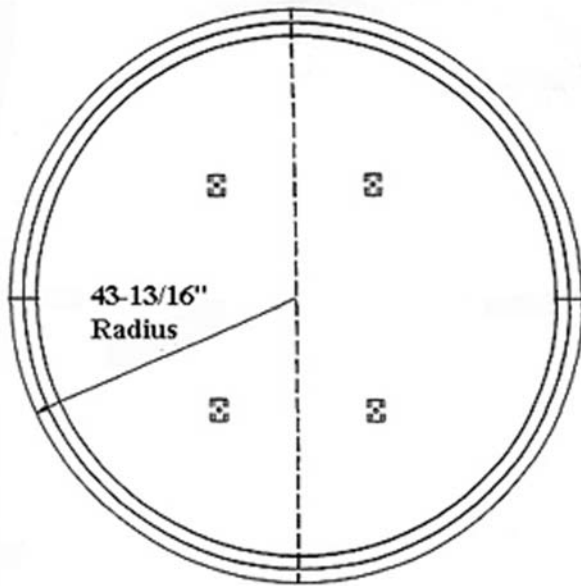

Recessed Ceiling Dome IPDM125

Martin Richards Design.
COLLECTION

Available Materials

GRG-NeoPlaster™

a new plaster material

Arches, Straight Lengths

Concave & Convex Curves

Interior Use only