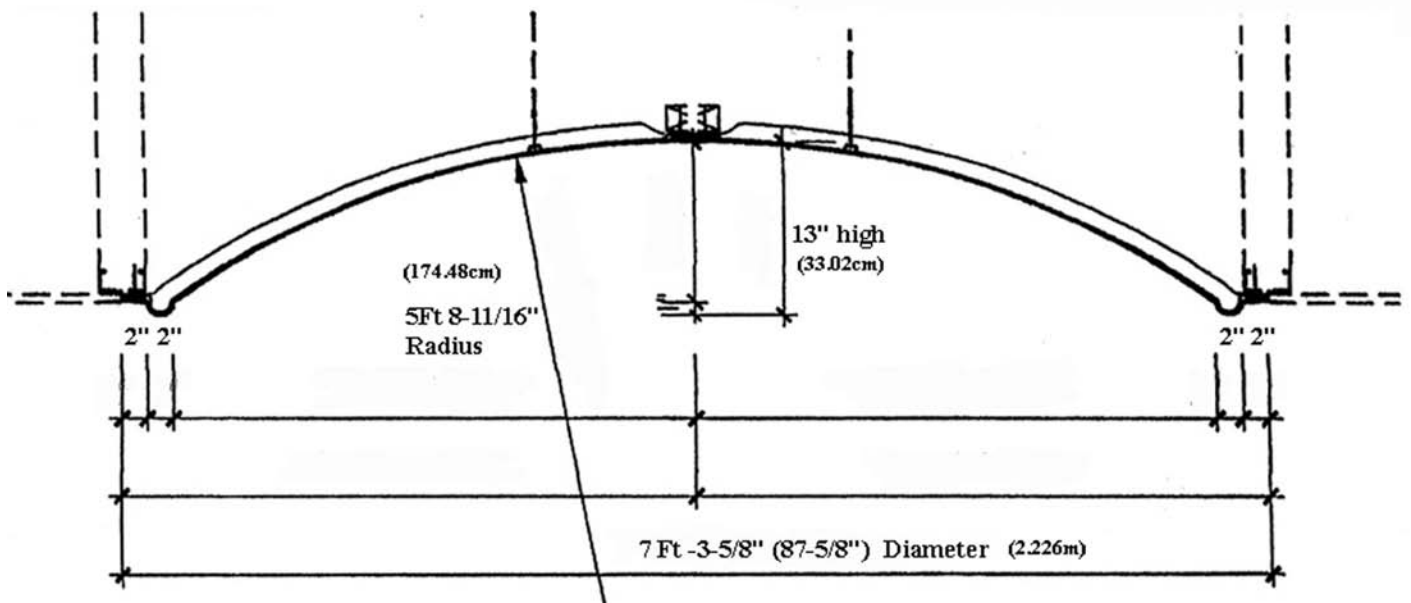

Recessed Ceiling Dome IPDM125

Martin Richards Design.
COLLECTION

Available Materials

GRG-NeoPlaster™

a new plaster material

Arches, Straight Lengths

Concave & Convex Curves

Interior Use only