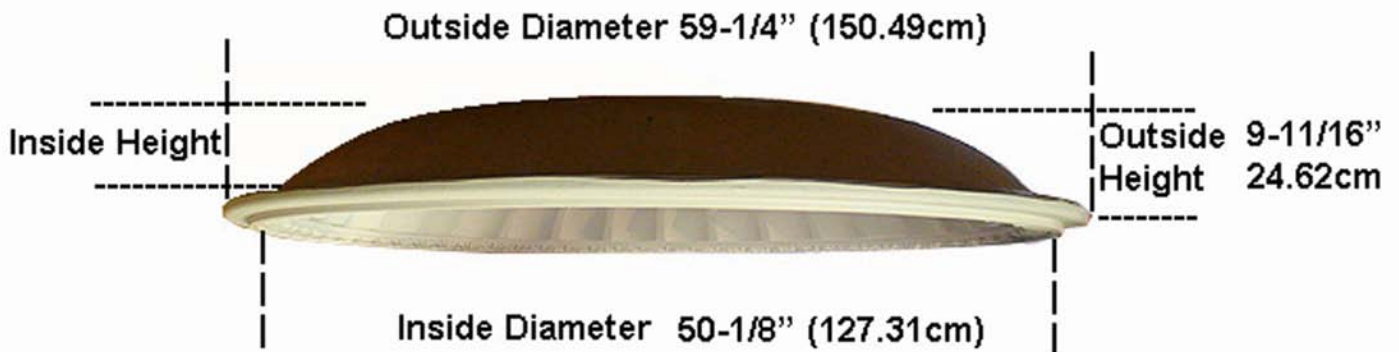

Recessed Ceiling Dome IPNP2002

Martin Richards Design.
COLLECTION

Available Materials

ArchPolymer™

for Straight Lengths

Artificial wood, White Primed

Rot, Insect, Water Resistant

Interior & Exterior Use